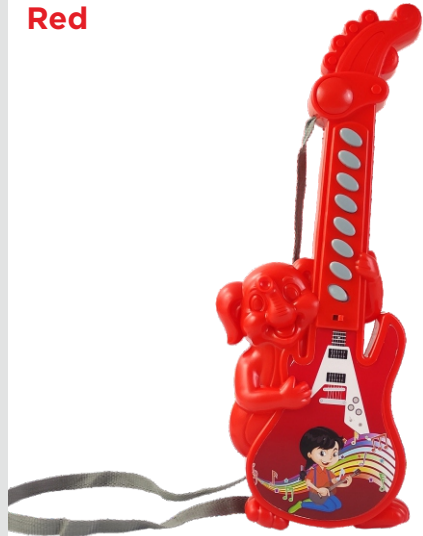

SCGT-09
Graffiti
Scooter Boom

GRAFFITI SCOOTER

SCGT-019
Graffiti
Scooter Galaxy

SCGT-019
Graffiti
Scooter Jambo

SCGT-019
Graffiti
Scooter Cool

JUNIOR RIDER SCOOTER 027

Junior Rider Orange

Junior Rider Blue

TOODIE SCOOTER

Toodie
036 Scooter
Orange

GUITAR

Guitar
Blue

* Button Tap to Musicale Instrument Sound

Toodie
036 Scooter
Blue

Guitar
Red

* Button Tap to Musicale Instrument Sound

REMOTE CONTROL CAR

RCFC-283

Remote Control Car
Blue

RCFC-283

Remote Control Car
White

RCFC-283

Remote Control Car
Red

REMOTE CONTROL CAR

Remote Control Car
Multicolor

Remote Control Car
Black

Remote Control Car
Army Color

TOY CAR

Model : RFT004

**Friction Car
Blue 001**

**Friction Car
Pink 002**

**Friction Car
White 003**